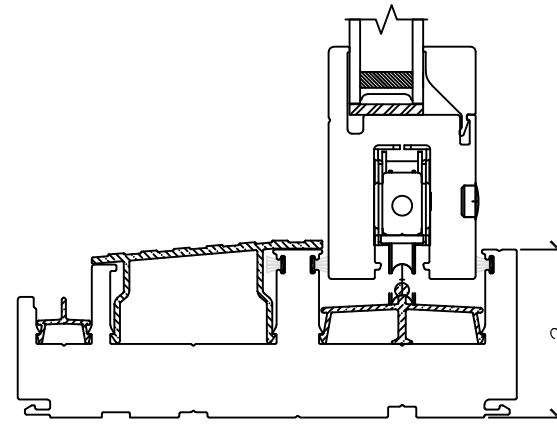

WINDOR
www.windorsystems.com

450 Delta Ave
Brea, Ca 92821
(714) 385-1202

Project:

File name: 2750 Patio Door - OX Section Views - 1.375 inch Nail-fin

Date: 20180613

Notes:

Layout: Horizontal Section View

Drawn by: J Johnson

Project: File name: 2750 Patio Door - OX Section Views - 1.375 inch Nail-fin_20180809

Date: 20180613

Notes: Layout: Vertical Section View

Drawn by: J Johnson