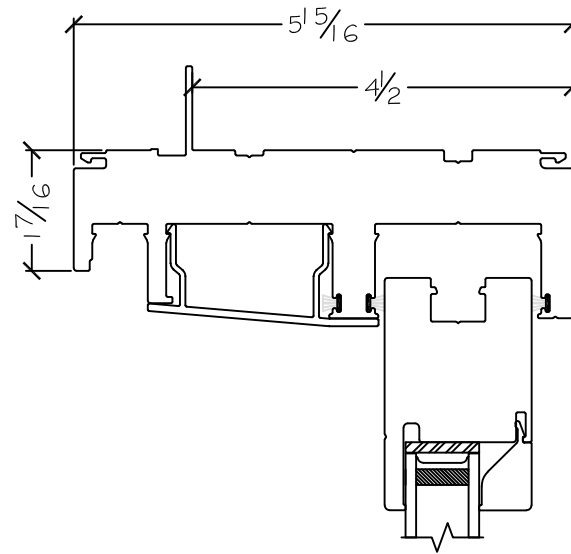

WINDOR
www.windorsystems.com

450 Delta Ave
Brea, Ca 92821
(714) 385-1202

Project:

File name: 2750 Patio Door - OX Section Views - 1.375 inch Nail-fin

Date: 20180613

Notes:

Layout: Horizontal Section View

Drawn by: J Johnson

Project: File name: 2750 Patio Door - OX Section Views - 1.375 inch Nail-fin_20180809

Date: 20180613

Notes: Layout: Vertical Section View

Drawn by: J Johnson