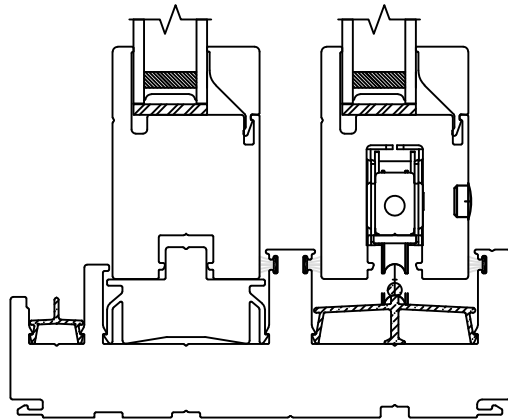

WINDOR
www.windorsystems.com

450 Delta Ave
Brea, Ca 92821
(714) 385-1202

Project:

File name: 2750 Patio Door - OX Section Views - 1.375 inch Nail-fin

Date: 20180613

Notes:

Layout: Horizontal Section View

Drawn by: J Johnson

Project: File name: 2750 Patio Door - OX Section Views - 1.375 inch Nail-fin_20180809

Date: 20180613

Notes: Layout: Vertical Section View

Drawn by: J Johnson