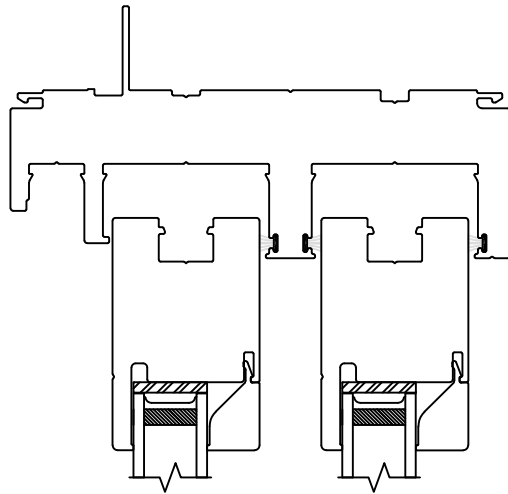

WINDOR
www.windorsystems.com

450 Delta Ave
Brea, Ca 92821
(714) 385-1202

Project:

File name: 2750 Patio Door - OX Section Views - 1.375 inch Nail-fin

Date: 20180613

Notes:

Layout: Horizontal Section View

Drawn by: J Johnson

Project: File name: 2750 Patio Door - OX Section Views - 1.375 inch Nail-fin_20180809

Date: 20180613

Notes: Layout: Vertical Section View

Drawn by: J Johnson