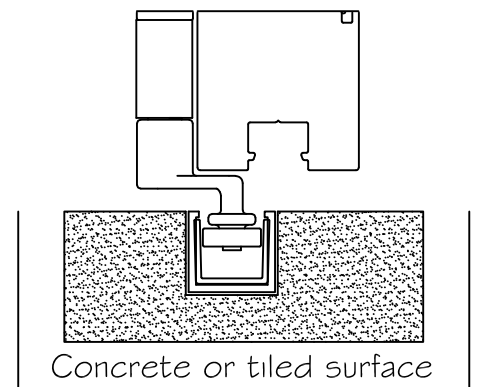

Sill solutions for every need

WinDor's 2750 Folding Window comes standard with our weather resistant sill.

Flush Sill options

We also have two sill alternatives. The extruded ADA sill will satisfy most requirements when used in a commercial applications. Our Flush Sill is for the custom install where esthetics are of the utmost importance. Win-dor's performance rating and test results do not apply for the ADA and flush sill.

Please note. While the Flush Sills are very attractive options, it is not intended for all applications. Low or flush sills are not able to withstand air and water intrusion like the weather resistant sills. Your projects exposure, elevation and overhang will determined how this sill performs.