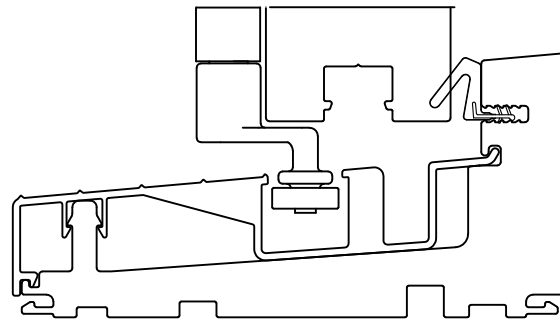

Sill solutions for every need

WinDor's 2750 Folding Window comes standard with our weather resistant sill.

Flush Sill options

We also have two sill alternatives. The extruded ADA sill will satisfy most requirements when used in a commercial applications. Our Flush Sill is for the custom install where esthetics are of the utmost importance. Win-dor's performance rating and test results do not apply for the ADA and flush sill.

Please note. While the Flush Sills are very attractive options, it is not intended for all applications. Low or flush sills are not able to withstand air and water intrusion like the weather resistant sills. Your projects exposure, elevation and overhang will determined how this sill performs.