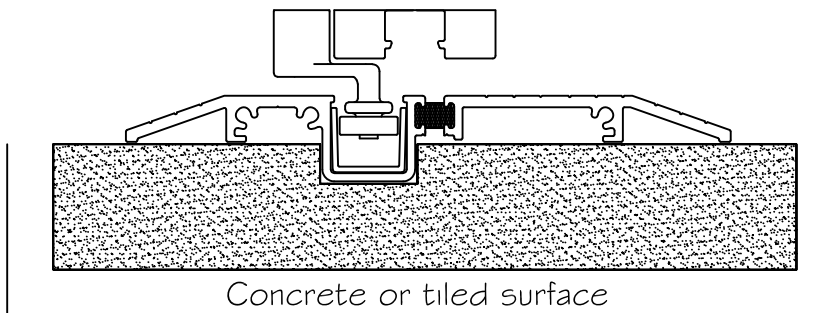

Sill solutions for every need

WinDor's 2750 Folding Window comes standard with our weather resistant sill.

Flush Sill options

We also have two sill alternatives. The extruded ADA sill will satisfy most requirements when used in a commercial applications. Our Flush Sill is for the custom install where esthetics are of the utmost importance. Win-dor's performance rating and test results do not apply for the ADA and flush sill.

Please note. While the Flush Sills are very attractive options, it is not intended for all applications. Low or flush sills are not able to withstand air and water intrusion like the weather resistant sills. Your projects exposure, elevation and overhang will determined how this sill performs.