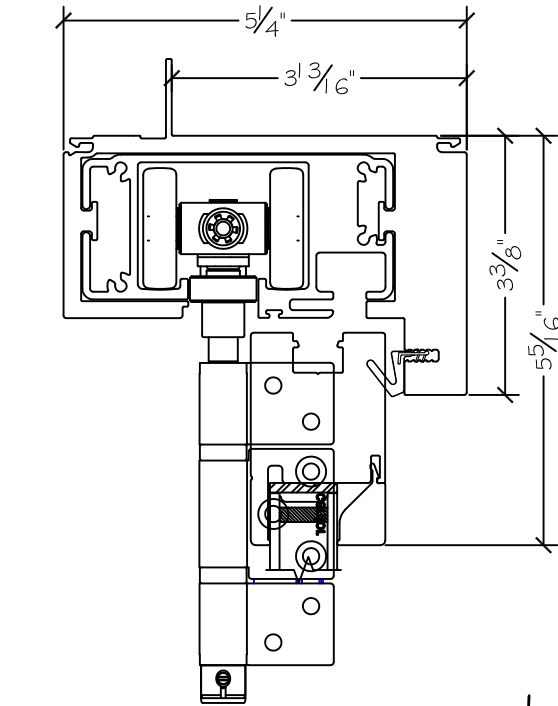

Exterior

Interior