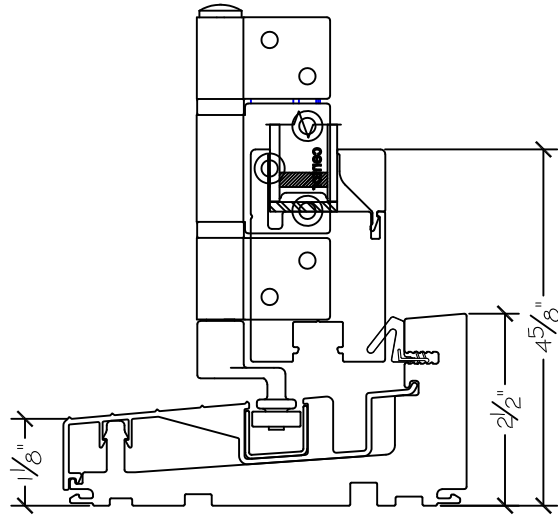

Notice: This document contains information proprietary to and is protected by copyright of Win-Dor Inc. and shall not be copied, disclosed to others, or used for any purpose other than that for which it is given, without the written permission of Win-Dor Inc.

450 Delta Ave
Brea, Ca 92821
(714) 385-1202

Project:

File name: 2750 Folding Window Section View - 5.5.0 - 1.375 inch Nail-fin

Date: 20180913

Notes:

Layout: 5.5.0 Vertical Section View

Drawn by: J Johnson