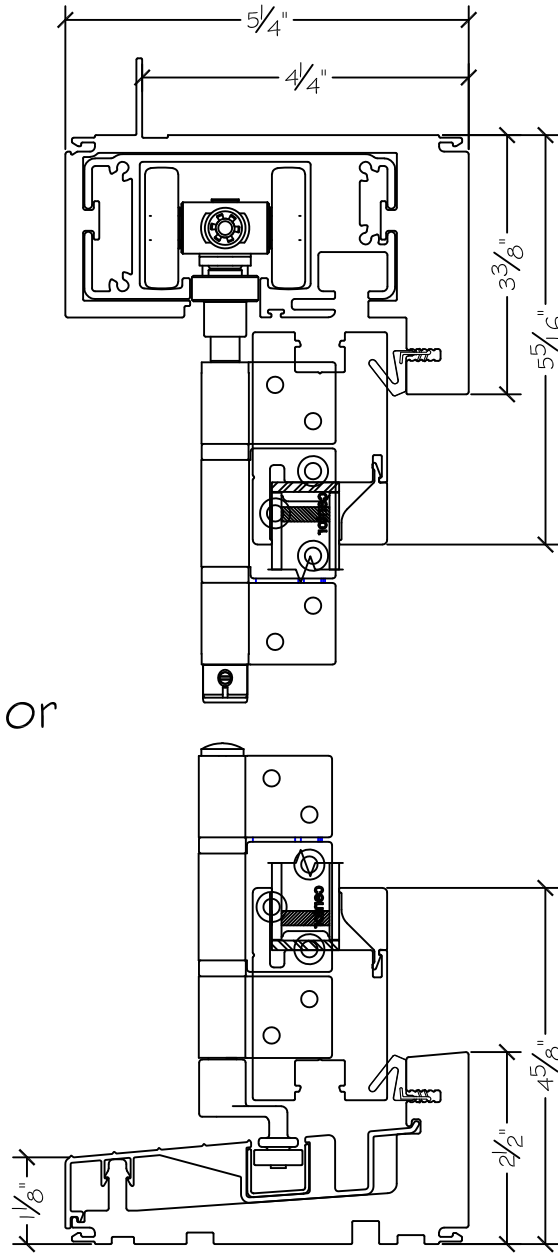

Exterior

Interior

Notice: This document contains information proprietary to and is protected by copyright of Win-Dor Inc. and shall not be copied, disclosed to others, or used for any purpose other than that for which it is given, without the written permission of Win-Dor Inc.

WINDOR
www.windorsystems.com

450 Delta Ave
Brea, Ca 92821
(714) 385-1202

Project:

File name: 2750 Folding Window Section View - 5.5.0 - 1 inch Nail-fin

Date: 20180912

Notes:

Layout: 5.5.0 Vertical Section View

Drawn by: J Johnson