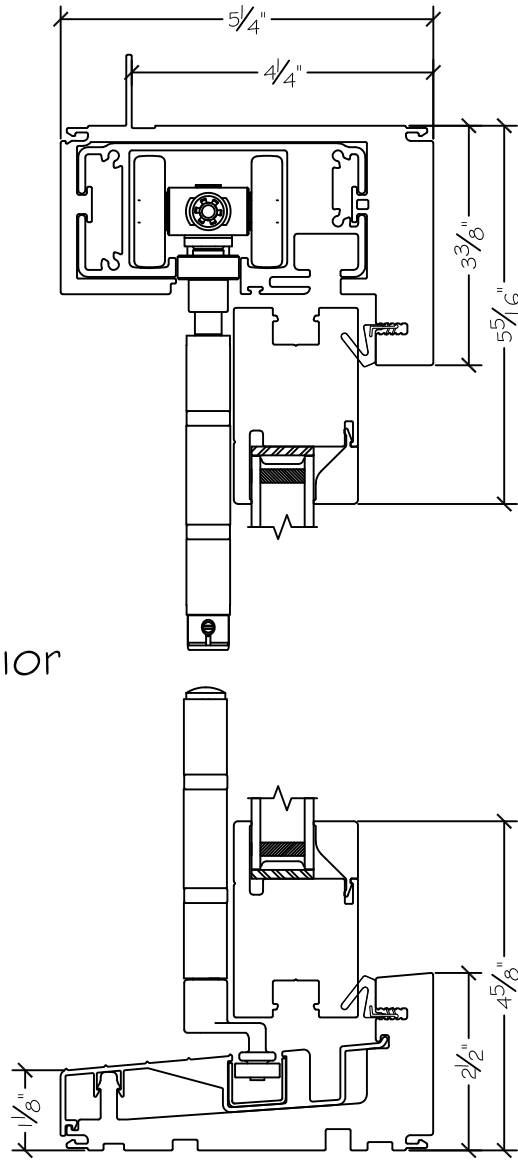

Exterior

Interior

Notice: This document contains information proprietary to and is protected by copyright of Win-Dor Inc. and shall not be copied, disclosed to others, or used for any purpose other than that for which it is given, without the written permission of Win-Dor Inc.

WINDOR
www.windorsystems.com

450 Delta Ave
Brea, Ca 92821
(714) 385-1202

Project:

File name: 2750 Folding Window Section View - 3.3.0 - 1 inch Nail-fin

Date: 20180912

Notes:

Layout: 3.3.0 Vertical Section View

Drawn by: J Johnson