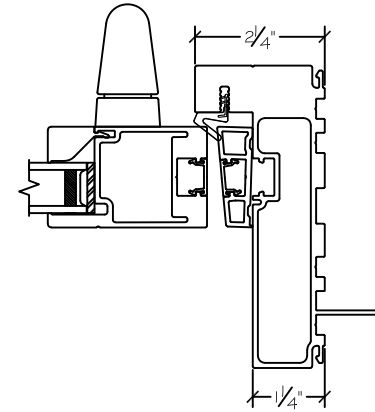

Notice: This document contains information proprietary to and is protected by copyright of Win-Dor Inc. and shall not be copied, disclosed to others, or used for any purpose other than that for which it is given, without the written permission of Win-Dor Inc.

450 Delta Ave
Brea, Ca 92821
(714) 385-1202

Project:	File name: 2750 Folding Window Section View - 3.3.0 - 1 inch Nail-fin	Date: 20180912
Notes:	Layout: 3.3.0 Horizontal Section View	Drawn by: J Johnson