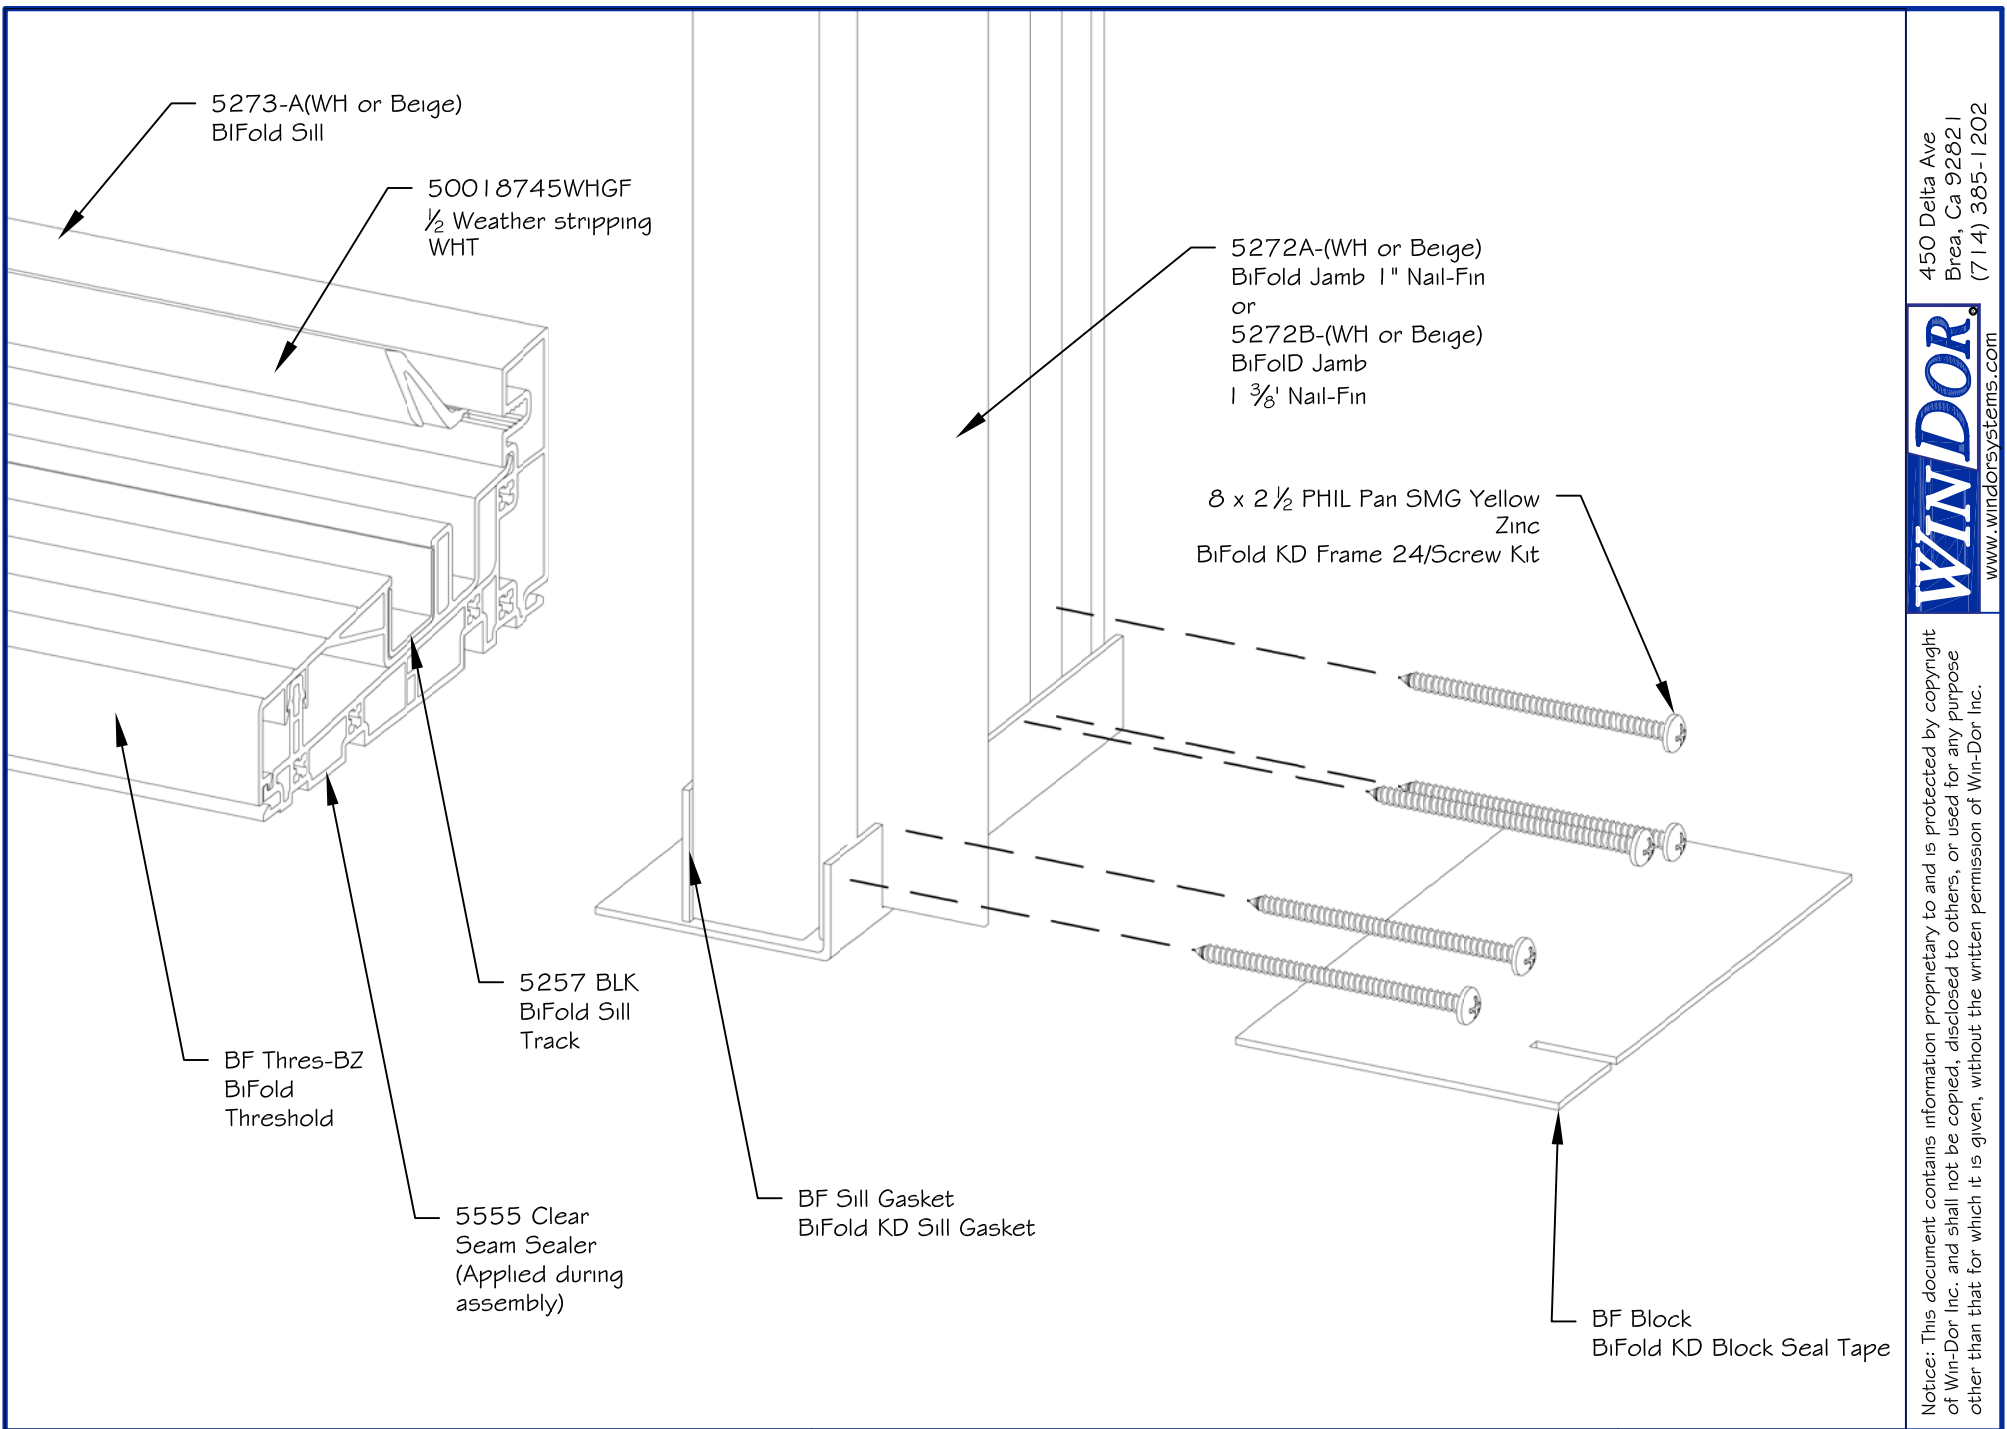

Project:	File name: 2750 Folding Window Frame	Date: 20200319
Notes:	Layout: Folding Window Frame	Drawn by: J Johnson

450 Delta Ave  
Brea, Ca 92821  
(714) 385-1202

Notice: This document contains information proprietary to and is protected by copyright of Win-Dor Inc. and shall not be copied, disclosed to others, or used for any purpose other than that for which it is given, without the written permission of Win-Dor Inc.

Project:	File name: Folding Door & Window Frame	Date: 20190124
Notes:	Layout: KD Frame - Top Corner	Drawn by: J Johnson

450 Delta Ave  
 Brea, Ca 92821  
 (714) 385-1202

Notice: This document contains information proprietary to and is protected by copyright of Win-Dor Inc. and shall not be copied, disclosed to others, or used for any purpose other than that for which it is given, without the written permission of Win-Dor Inc.

Project:	File name: Folding Door & Window Frame	Date: 20190124
Notes:	Layout: KD Frame - Bottom Corner	Drawn by: J Johnson