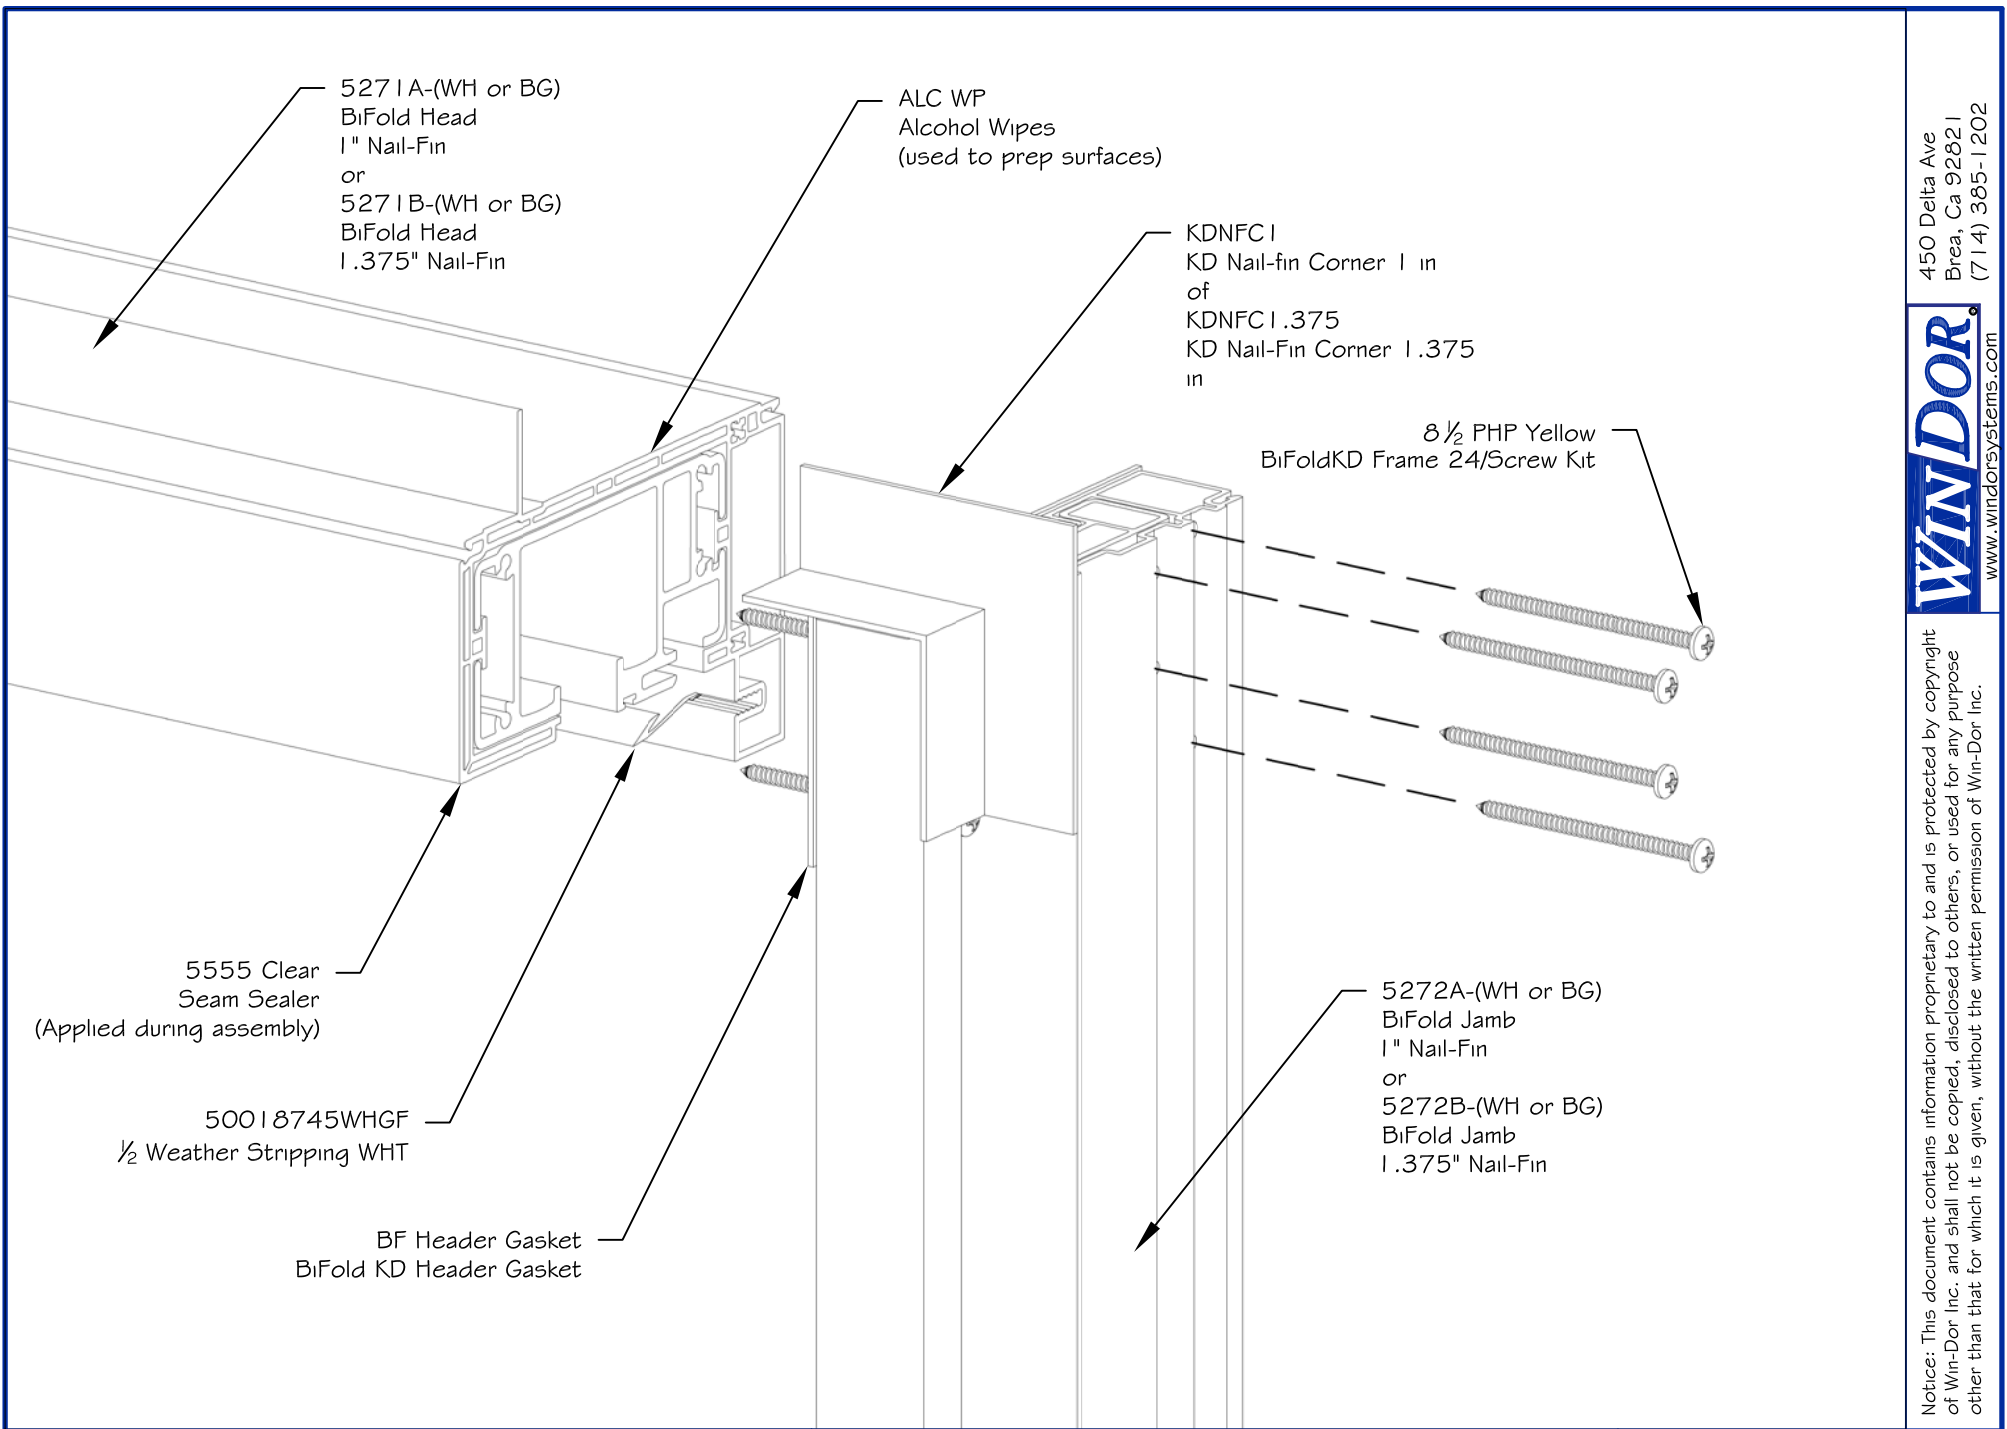

Project:	File name: 2750 Folding Window Frame	Date: 20200319
Notes:	Layout: Folding Window Frame	Drawn by: J Johnson

450 Delta Ave  
Brea, Ca 92821  
(714) 385-1202

Notice: This document contains information proprietary to and is protected by copyright of Win-Dor Inc. and shall not be copied, disclosed to others, or used for any purpose other than that for which it is given, without the written permission of Win-Dor Inc.

Project:	File name: Folding Door & Window Frame	Date: 20190124
Notes:	Layout: KD Frame - Top Corner	Drawn by: J Johnson

450 Delta Ave  
 Brea, Ca 92821  
 (714) 385-1202

Notice: This document contains information proprietary to and is protected by copyright of Win-Dor Inc. and shall not be copied, disclosed to others, or used for any purpose other than that for which it is given, without the written permission of Win-Dor Inc.

Project:	File name: Folding Door & Window Frame	Date: 20190124
Notes:	Layout: KD Frame - Bottom Corner	Drawn by: J Johnson