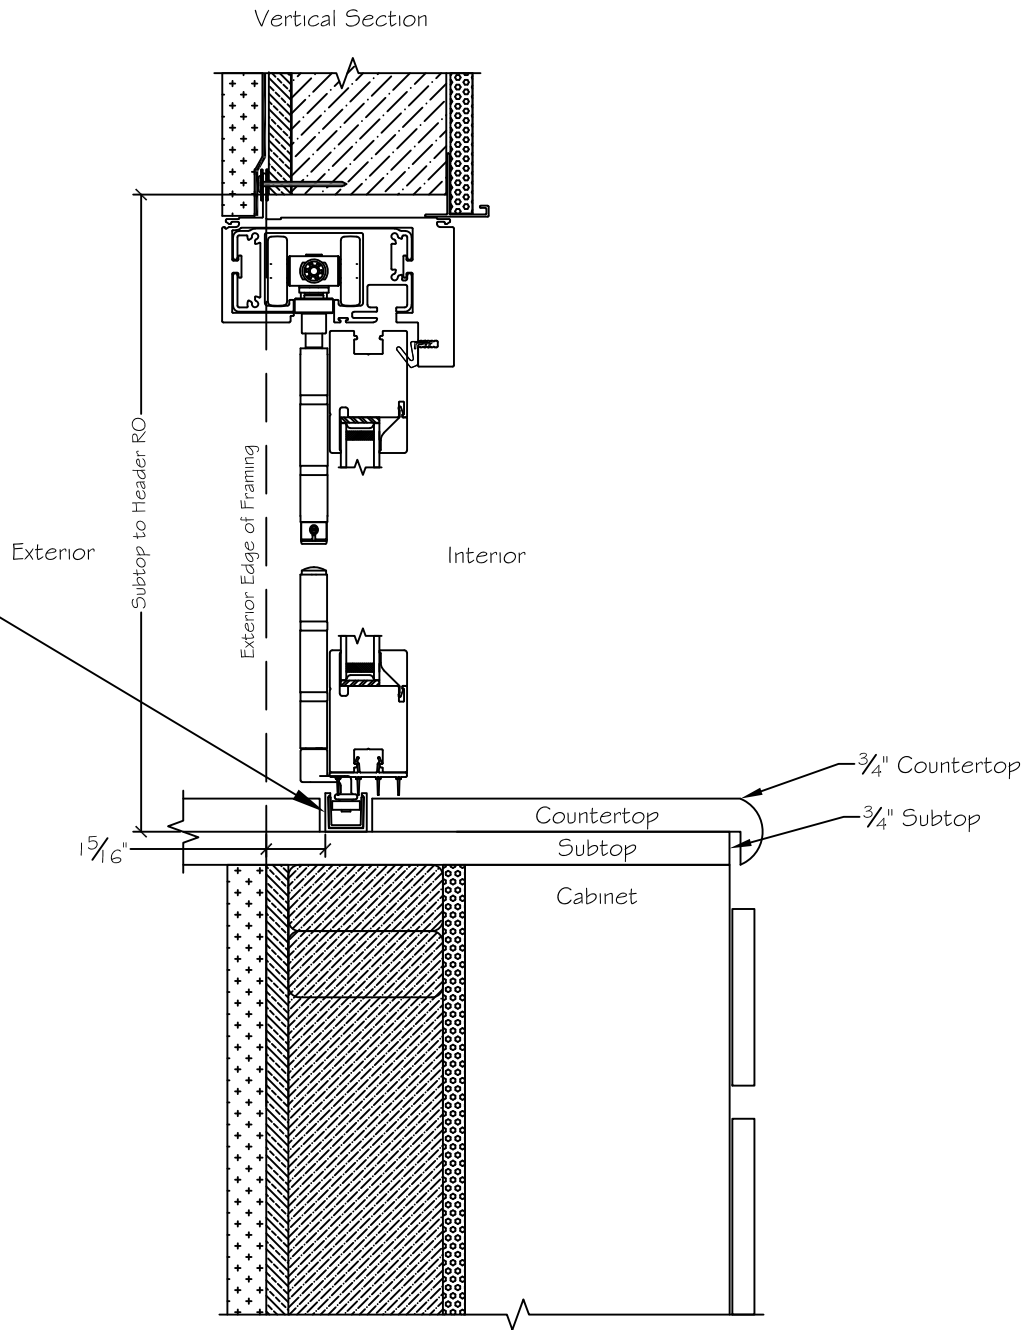

*Drawing assumes a 3/4" countertop

Notice: This document contains information proprietary to and is protected by copyright of Win-Dor Inc. and shall not be copied, disclosed to others, or used for any purpose other than that for which it is given, without the written permission of Win-Dor Inc.

450 Delta Ave
Brea, Ca 92821
(714) 385-1202

Project:

File name: 2750 Folding Window - Flush Sill

Date: 20180611

Notes:

Layout: 2750 Folding Window - Flush Sill with Cabinet

Drawn by: J Johnson