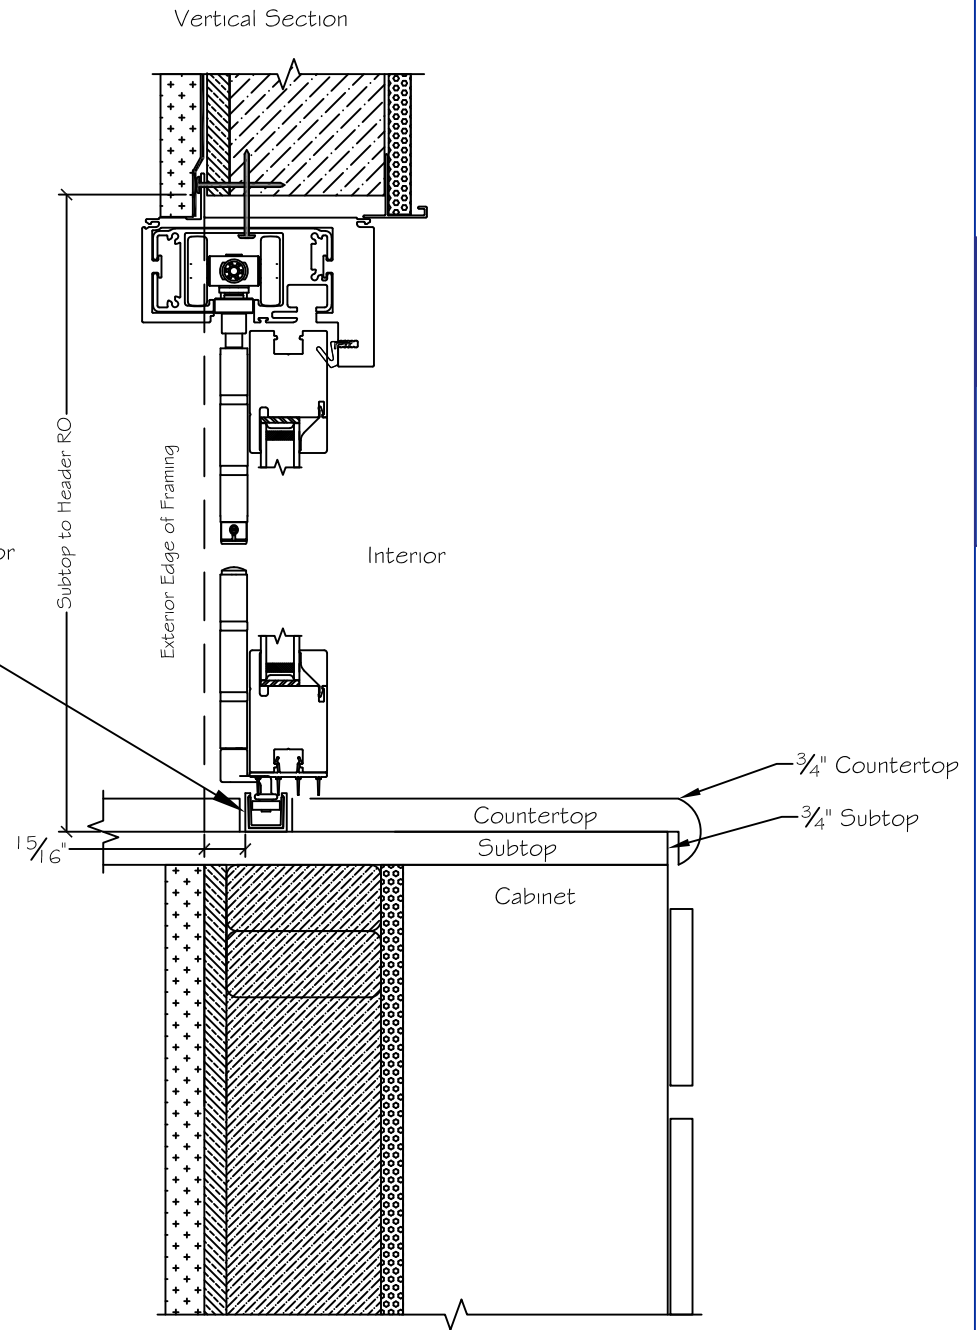

*Drawing assumes a 3/4" countertop

Notice: This document contains information proprietary to and is protected by copyright of Win-Dor Inc. and shall not be copied, disclosed to others, or used for any purpose other than that for which it is given, without the written permission of Win-Dor Inc.

450 Delta Ave
Brea, Ca 92821
(714) 385-1202

Project:	File name: 2750 Folding Window - Flush Sill with Cabinet 1.375 inch Nail-fin	Date: 20180612
Notes:	Layout: 2750 Folding Window - Flush Sill with Cabinet	Drawn by: J Johnson