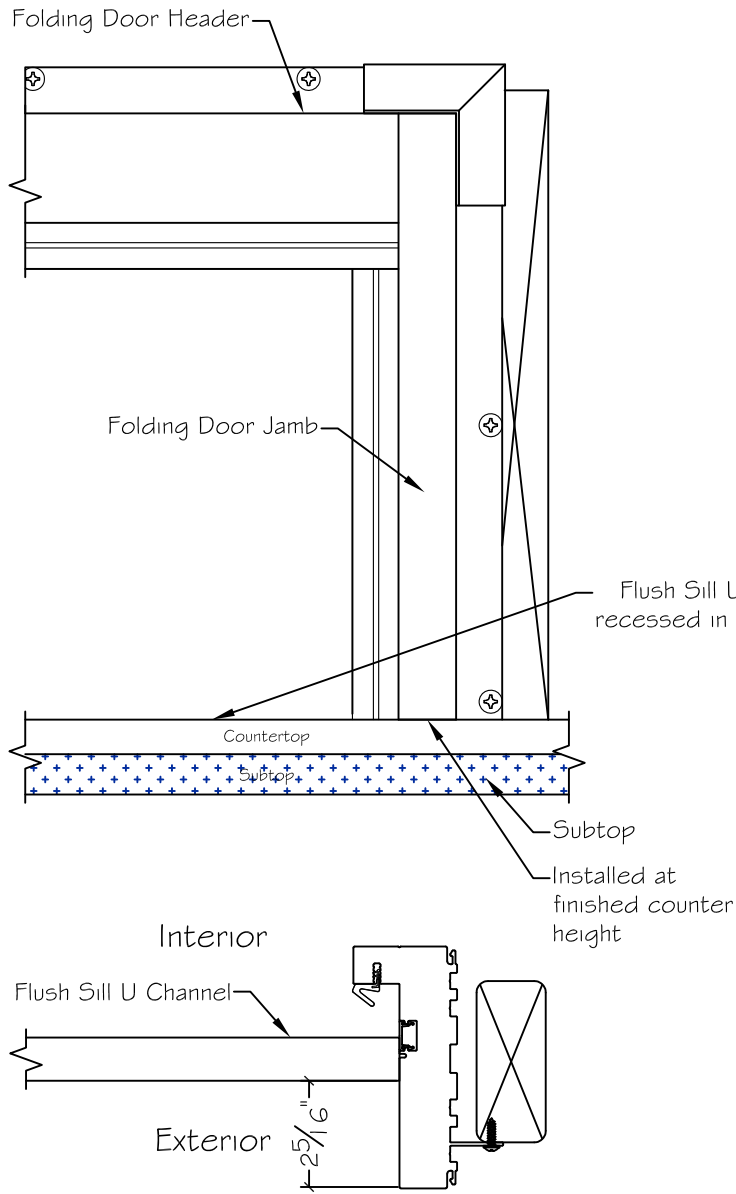

\*The folding window jamb installed on top of the flush sill U channel.

450 Delta Ave  
Brea, Ca 92821  
(714) 385-1202

Notice: This document contains information proprietary to and is protected by copyright of Win-Dor Inc. and shall not be copied, disclosed to others, or used for any purpose other than that for which it is given, without the written permission of Win-Dor Inc.

Project:	File name: 2750 Folding Window - Flush Sill with Cabinet 1 inch Nail-fin	Date: 20200626
Notes:	Layout: 2750 Folding Window - Flush Sill with Cabinet	Drawn by: J Johnson