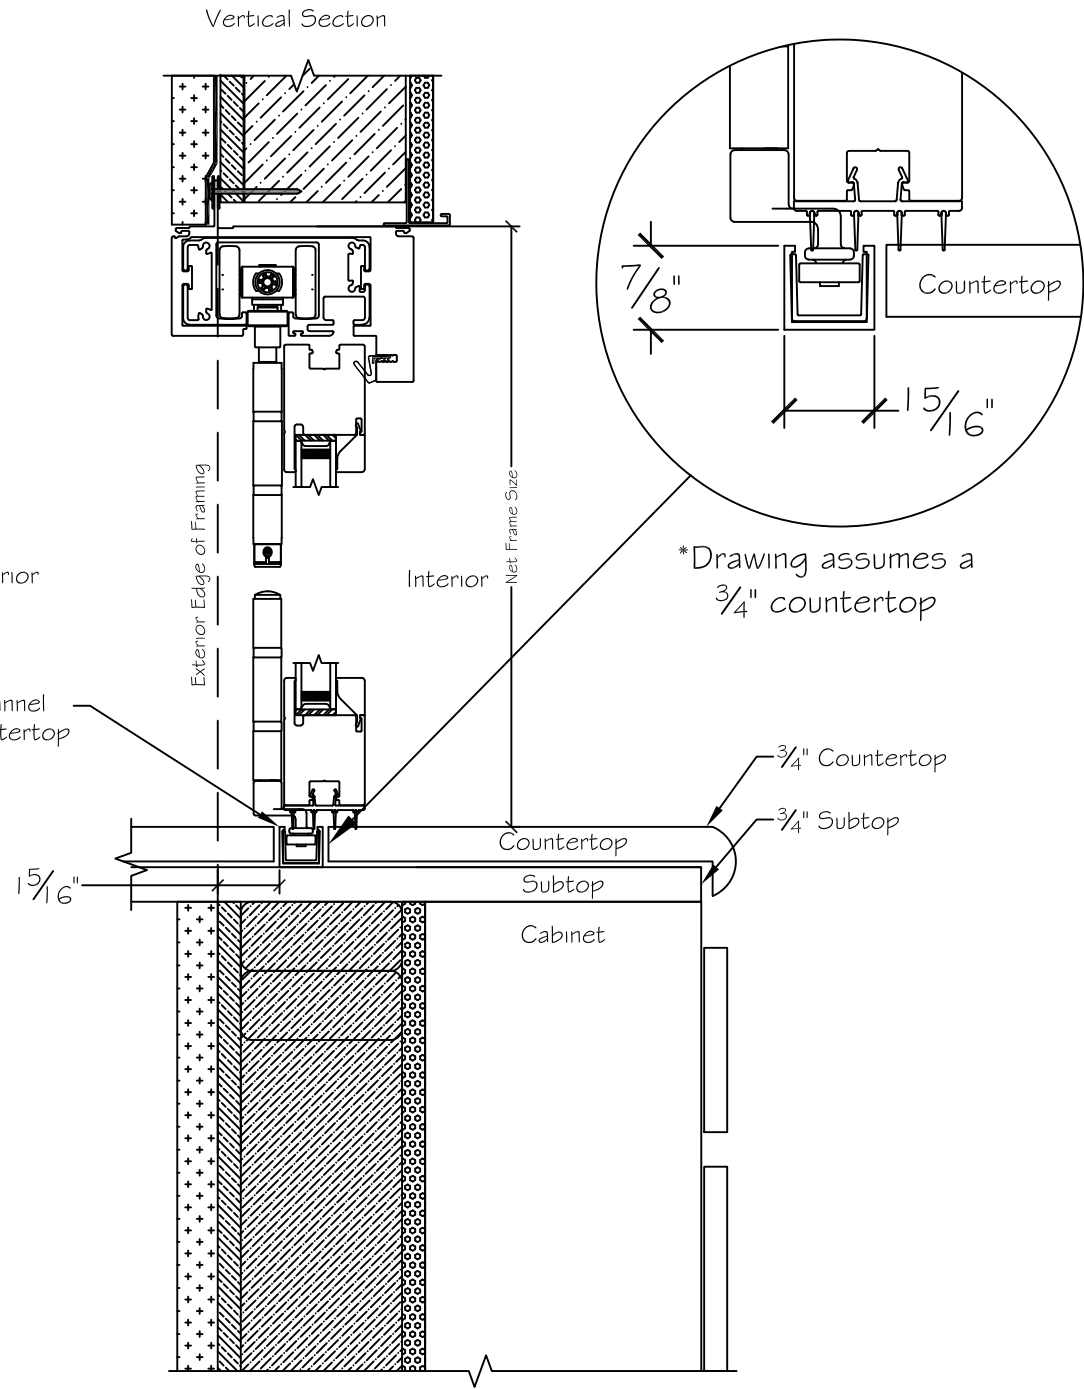

\*The folding window jamb installed on top of the flush sill U channel.

450 Delta Ave  
Brea, Ca 92821  
(714) 385-1202

Notice: This document contains information proprietary to and is protected by copyright of Win-Dor Inc. and shall not be copied, disclosed to others, or used for any purpose other than that for which it is given, without the written permission of Win-Dor Inc.

Project:	File name: 2750 Folding Window - Flush Sill with Cabinet 1 inch Nail-fin	Date: 20200626
Notes:	Layout: 2750 Folding Window - Flush Sill with Cabinet	Drawn by: J Johnson