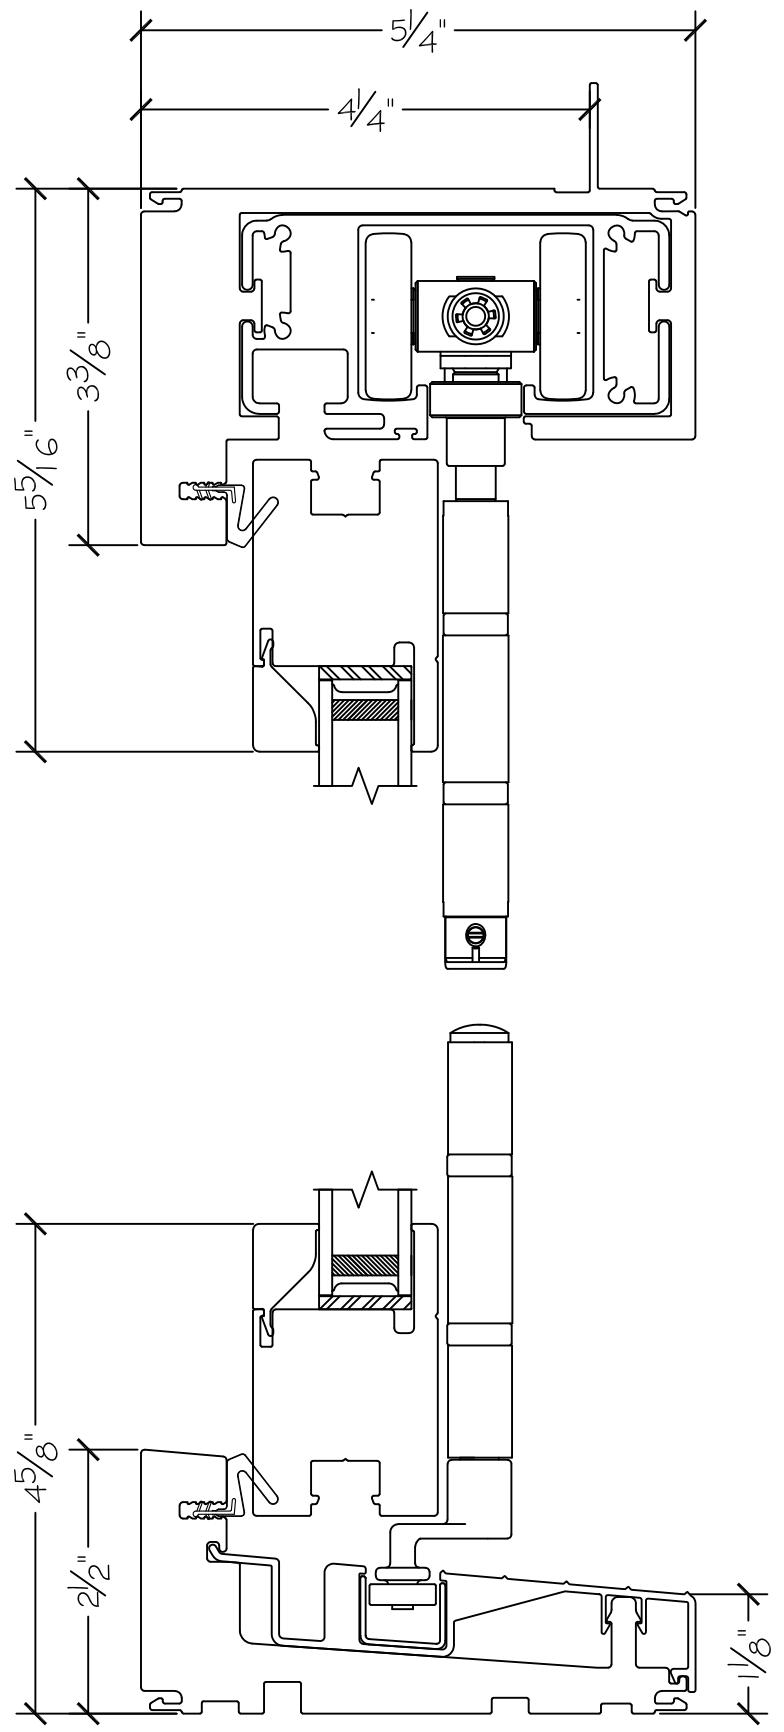

450 Delta Ave
Brea, Ca 92821
(714) 385-1202

Project:

File name: 2750 Folding Window - 6.6.0 Section View

Date: 20180508

Notes:

Layout: 6.6.0 Horizontal Section View

Drawn by: J Johnson

Project:

File name: 2750 Folding Window - 6.6.0 Section View

Date: 20180508

Notes:

Layout: 6.6.0 Vertical Section View

Drawn by: J Johnson

Notice: This document contains information proprietary to and is protected by copyright of Win-Dor Inc. and shall not be copied, disclosed to others, or used for any purpose other than that for which it is given, without the written permission of Win-Dor Inc.