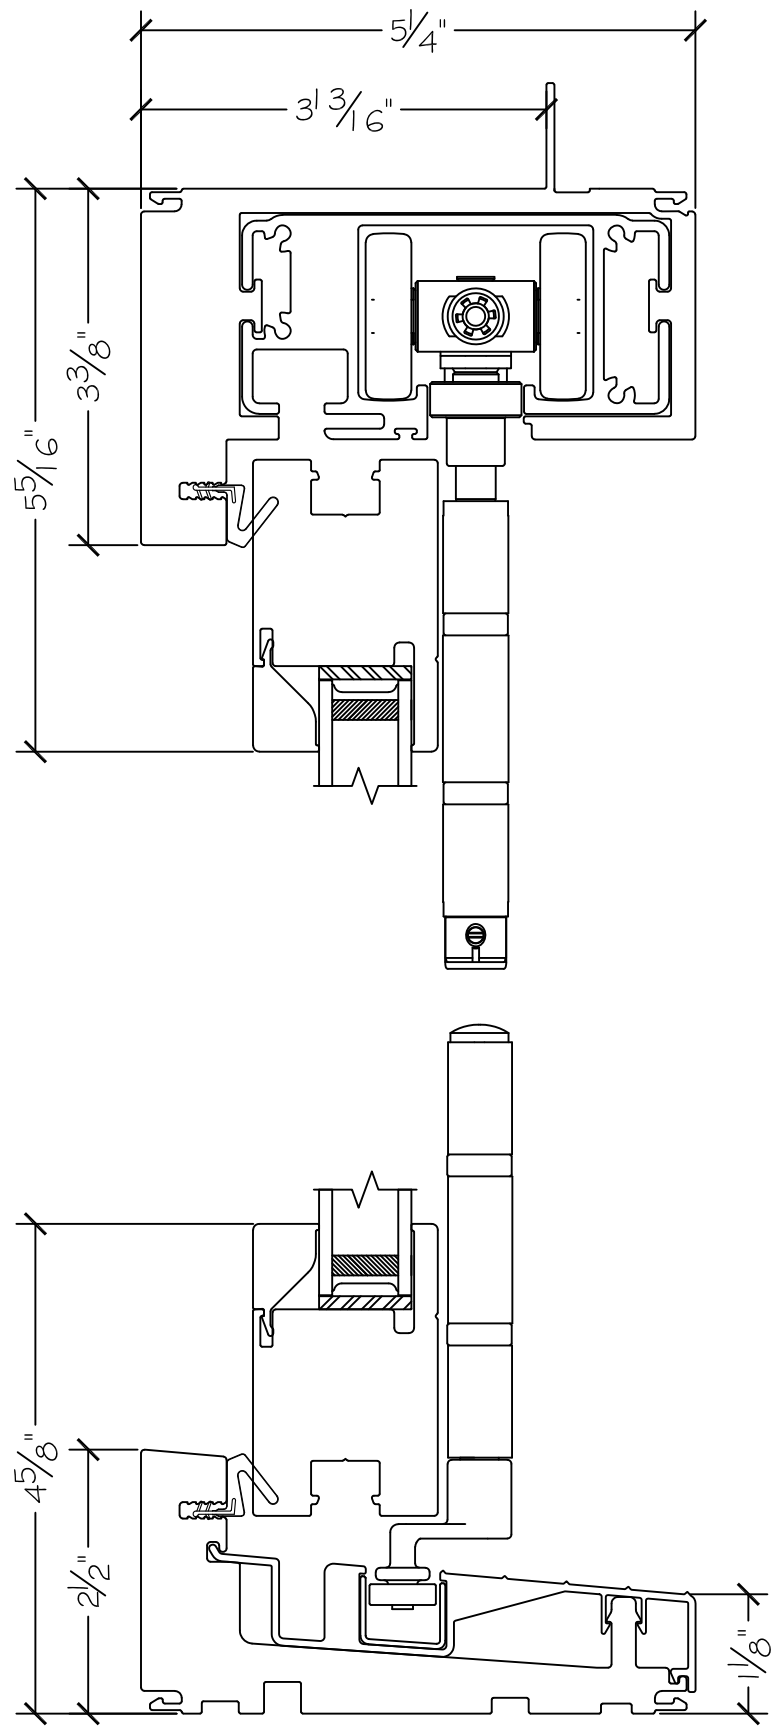

Project:

File name: 2750 Folding Window - 5.5.0 Section View - 1.375 inch Nail-fin

Date: 20180508

Notes:

Layout: 5.5.0 Horizontal Section View

Drawn by: J Johnson

Notice: This document contains information proprietary to and is protected by copyright of Win-Dor Inc. and shall not be copied, disclosed to others, or used for any purpose other than that for which it is given, without the written permission of Win-Dor Inc.

**WINDOR**  
www.windorsystems.com

450 Delta Ave  
Brea, Ca 92821  
(714) 385-1202

Project:  
Notes:

File name: 2750 Folding Window - 5.5.0 Section View - 1.375 inch Nail-fin  
Layout: 5.5.0 Vertical Section View