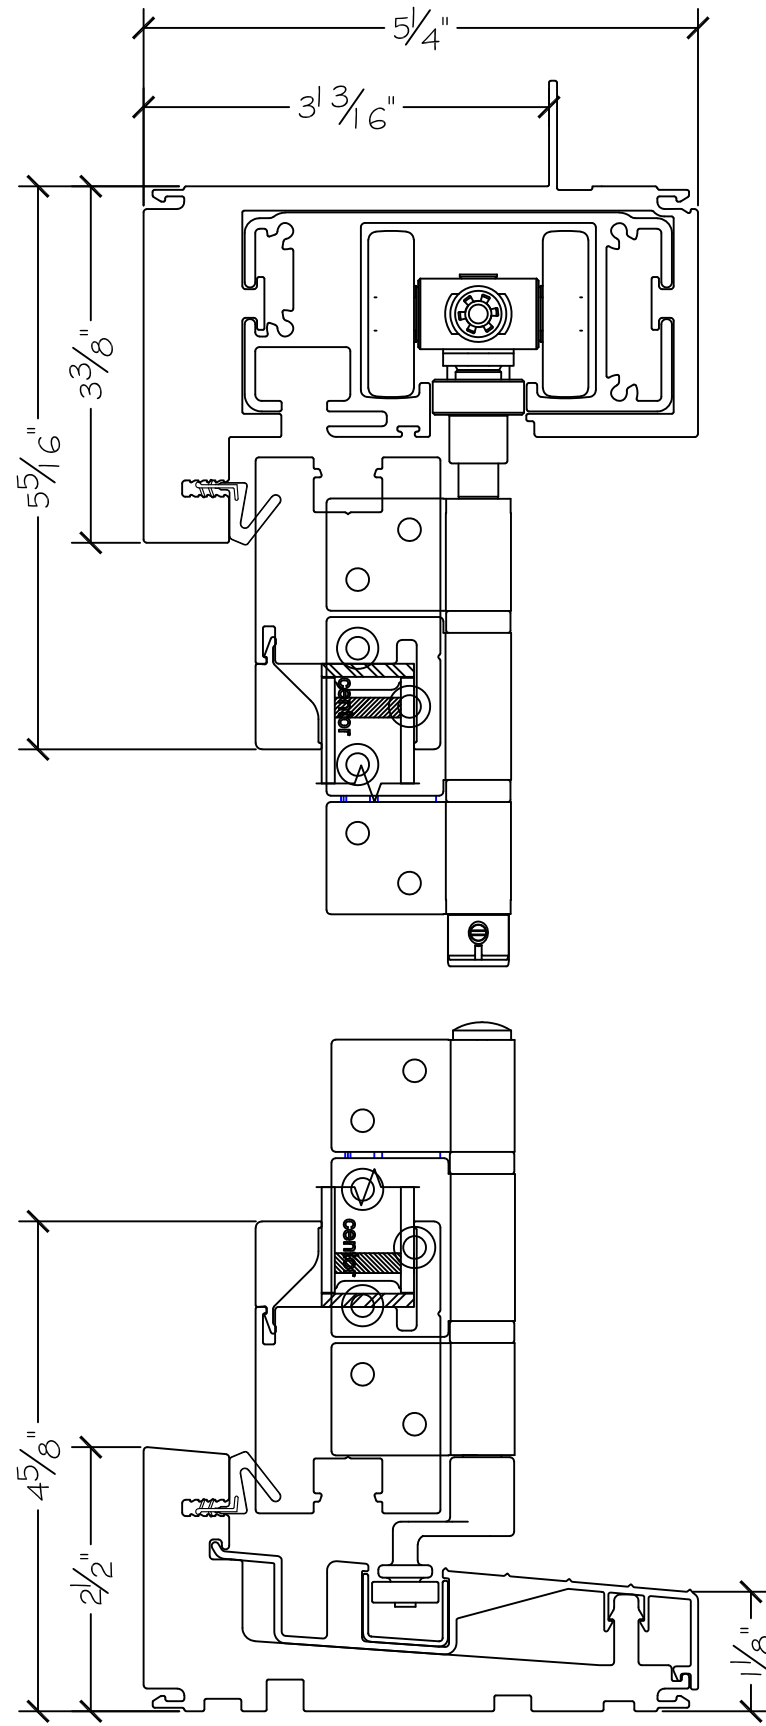

Project:

File name: 2750 Folding Window - 5.4.1 Section View - 1.375 inch Nail-fin

Date: 20180508

Notes:

Layout: 5.4.1 Horizontal Section View

Drawn by: J Johnson

Notice: This document contains information proprietary to and is protected by copyright of Win-Dor Inc. and shall not be copied, disclosed to others, or used for any purpose other than that for which it is given, without the written permission of Win-Dor Inc.

WIN-DOR
www.win-dor-systems.com

450 Delta Ave
Brea, Ca 92821
(714) 385-1202

Project:

File name: 2750 Folding Window - 5.4.1 Section View - 1.375 inch Nail-fin

Date: 20180508

Notes:

Layout: 5.4.1 Vertical Section View

Drawn by: J Johnson