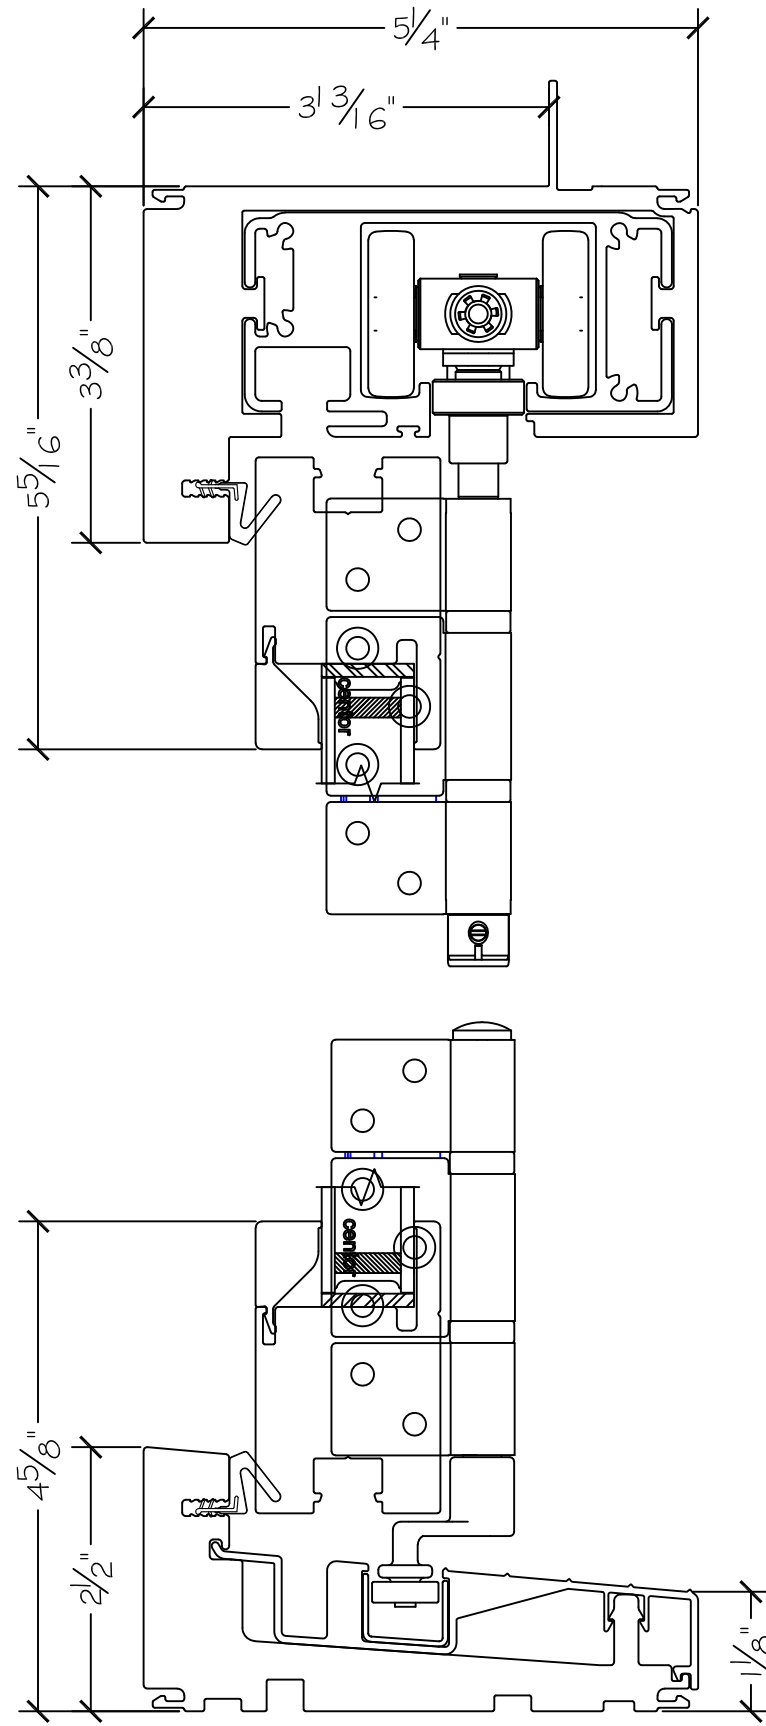

Project:

File name: 2750 Folding Window - 5.3.2 Section View - 1.375 inch Nail-fin

Date: 20180508

Notes:

Layout: 5.3.2 Horizontal Section View

Drawn by: J Johnson

Project:

File name: 2750 Folding Window - 5.3.2 Section View - 1.375 inch Nail-fin

Date: 20180508

Notes:

Layout: 5.3.2 Vertical Section View

Drawn by: J Johnson