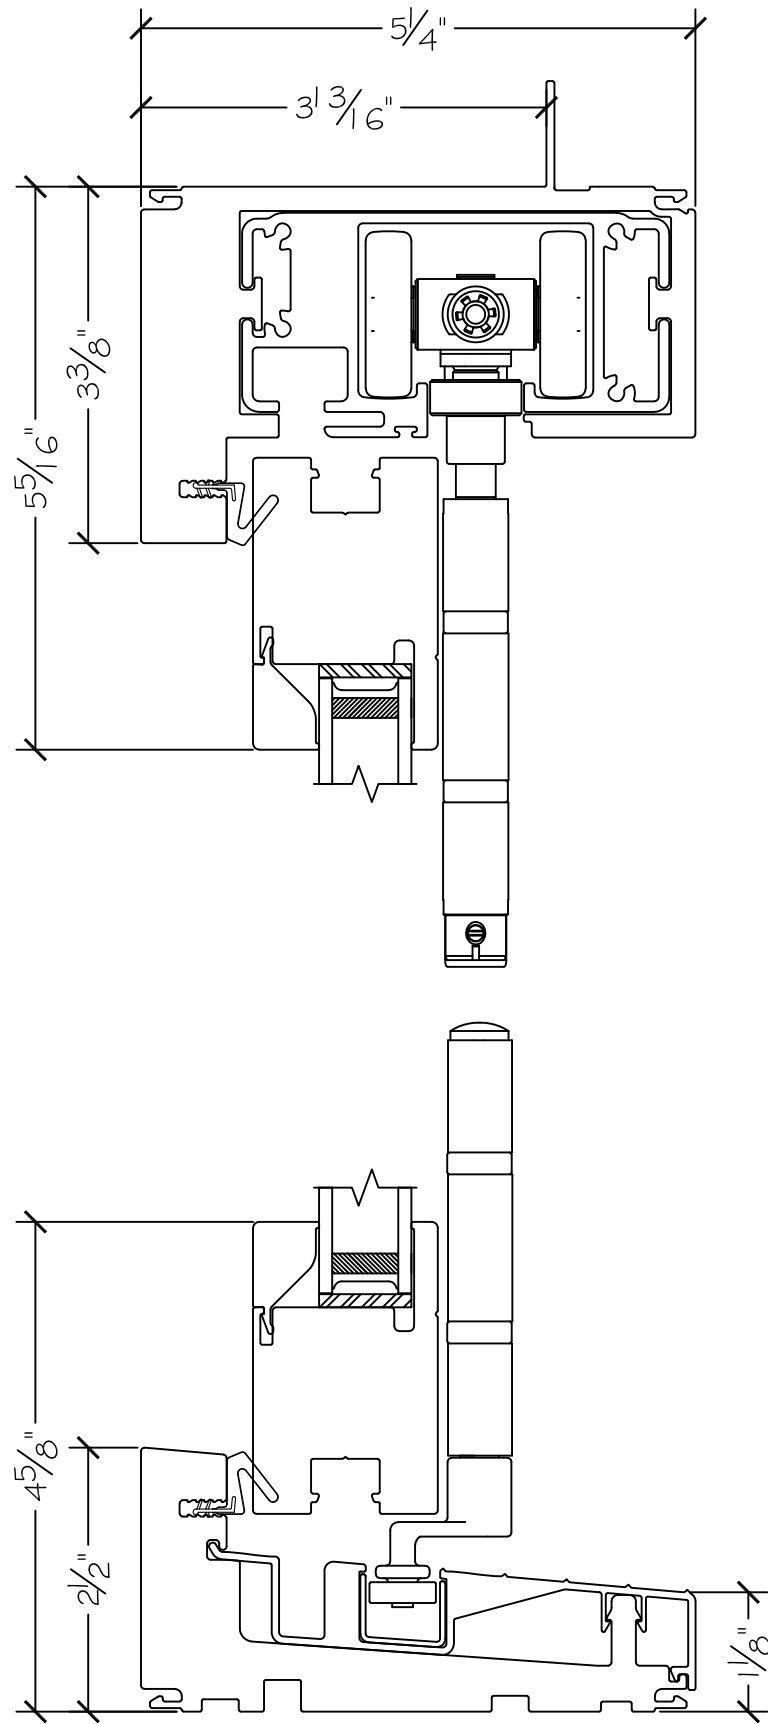

Project:

File name: 2750 Folding Door - 4.4.0 Section View - 1.375 inch Nail-fin

Date: 20171102

Notes:

Layout: 4.4.0 Horizontal Section View

Drawn by: J Johnson

Project:

File name: 2750 Folding Door - 4.4.0 Section View - 1.375 inch Nail-fin

Date: 20171102

Notes:

Layout: 4.4.0 Vertical Section View

Drawn by: J Johnson