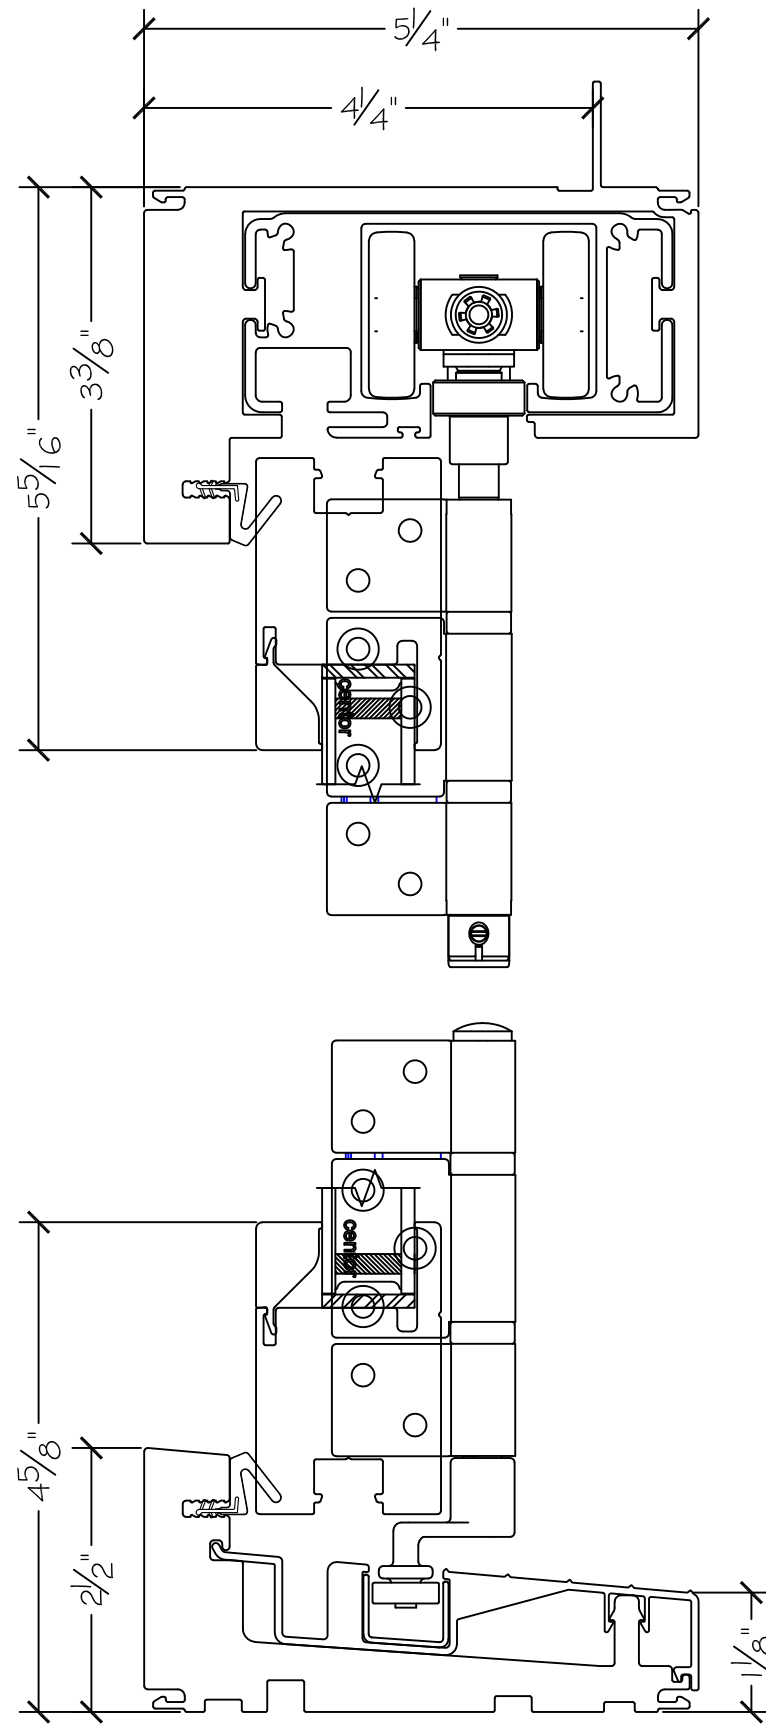

Project:

File name: 2750 Folding Window - 4.2.2 Section View

Date: 20171130

Notes:

Layout: 4.2.2 Horizontal Section View

Drawn by: J Johnson

Notice: This document contains information proprietary to and is protected by copyright of Win-Dor Inc. and shall not be copied, disclosed to others, or used for any purpose other than that for which it is given, without the written permission of Win-Dor Inc.

450 Delta Ave  
Brea, Ca 92821  
(714) 385-1202

Project:	File name: 2750 Folding Window - 4.2.2 Section View	Date: 20171130
Notes:	Layout: 4.2.2 Vertical Section View	Drawn by: J Johnson

Notice: This document contains information proprietary to and is protected by copyright of Win-Dor Inc. and shall not be copied, disclosed to others, or used for any purpose other than that for which it is given, without the written permission of Win-Dor Inc.