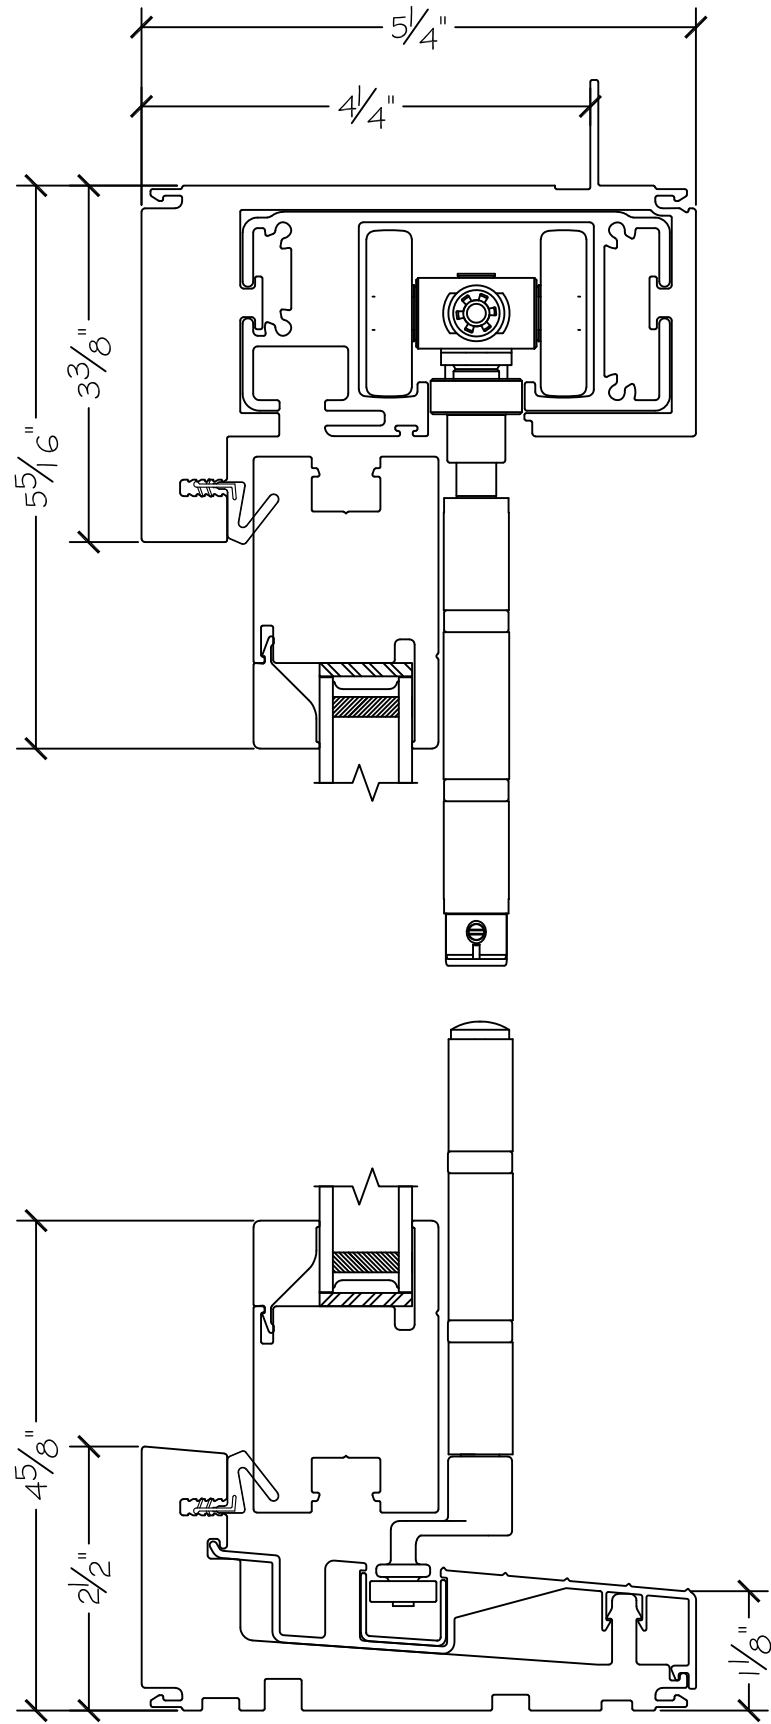

450 Delta Ave  
Brea, Ca 92821  
(714) 385-1202

Project:	File name: 2750 Folding Window - 4.0.4 Section View	Date: 20171130
Notes:	Layout: 4.0.4 Horizontal Section View	Drawn by: J Johnson

Project:

Notes:

File name: 2750 Folding Window - 4.0.4 Section View

Layout: 4.0.4 Vertical Section View

Date: 20171130

Drawn by: J Johnson

Notice: This document contains information proprietary to and is protected by copyright of Win-Dor Inc. and shall not be copied, disclosed to others, or used for any purpose other than that for which it is given, without the written permission of Win-Dor Inc.