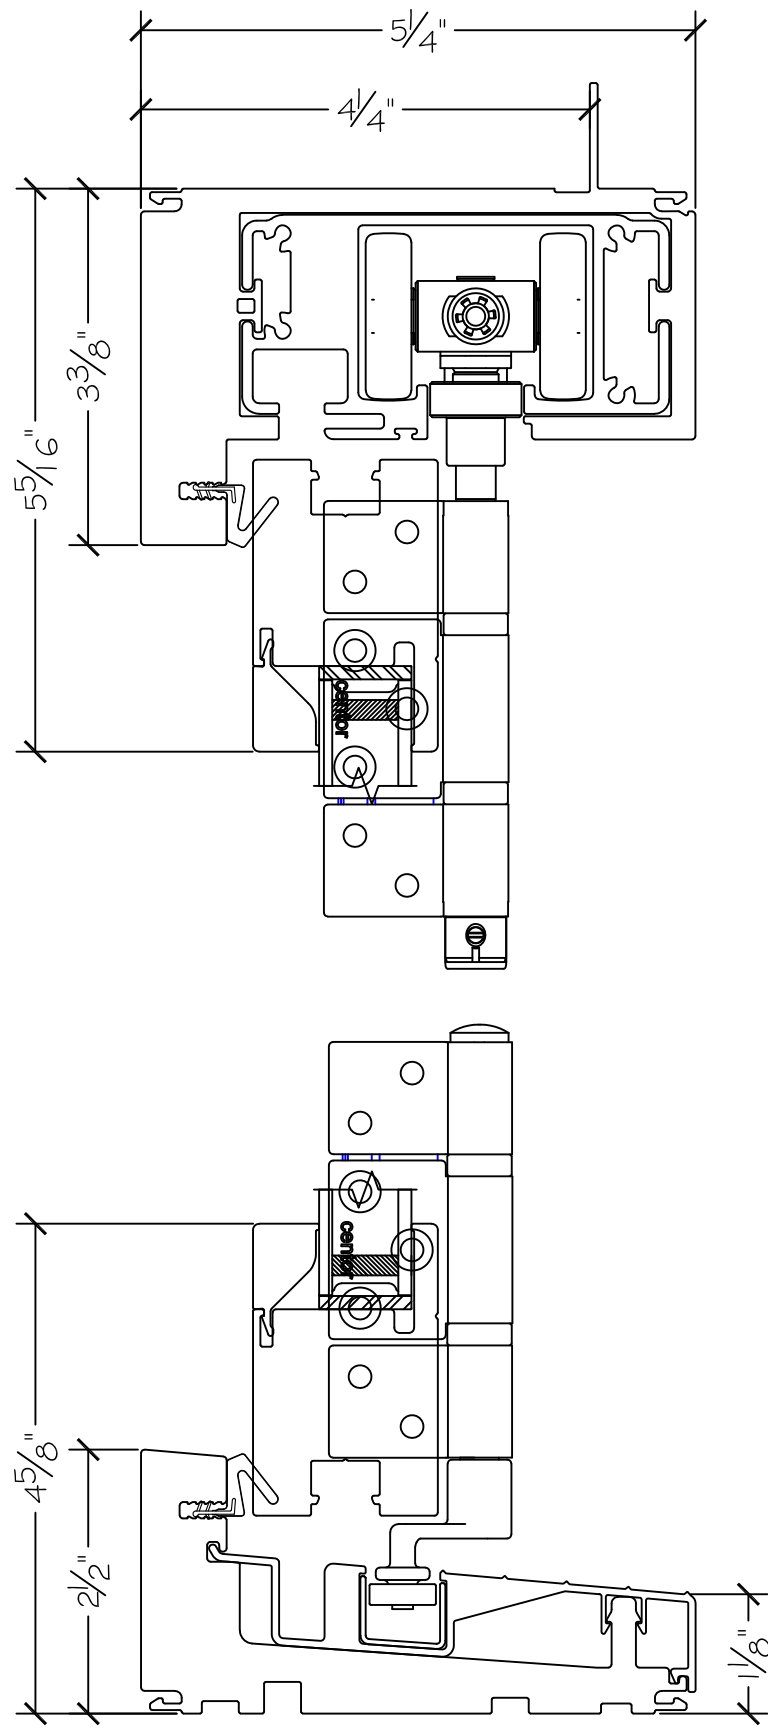

Project:

File name: 2750 Folding Window - 3.3.0 Section View

Date: 2017 | 130

Notes:

Layout: 3.3.0 Horizontal Section View

Drawn by: J Johnson

Notice: This document contains information proprietary to and is protected by copyright of Win-Dor Inc. and shall not be copied, disclosed to others, or used for any purpose other than that for which it is given, without the written permission of Win-Dor Inc.

WIN-DOR
www.windorsystems.com

450 Delta Ave
Brea, Ca 92621
(714) 385-1202

Project:

File name: 2750 Folding Window - 3.3.0 Section View

Date: 20171130

Notes:

Layout: 3.3.0 Vertical Section View

Drawn by: J Johnson