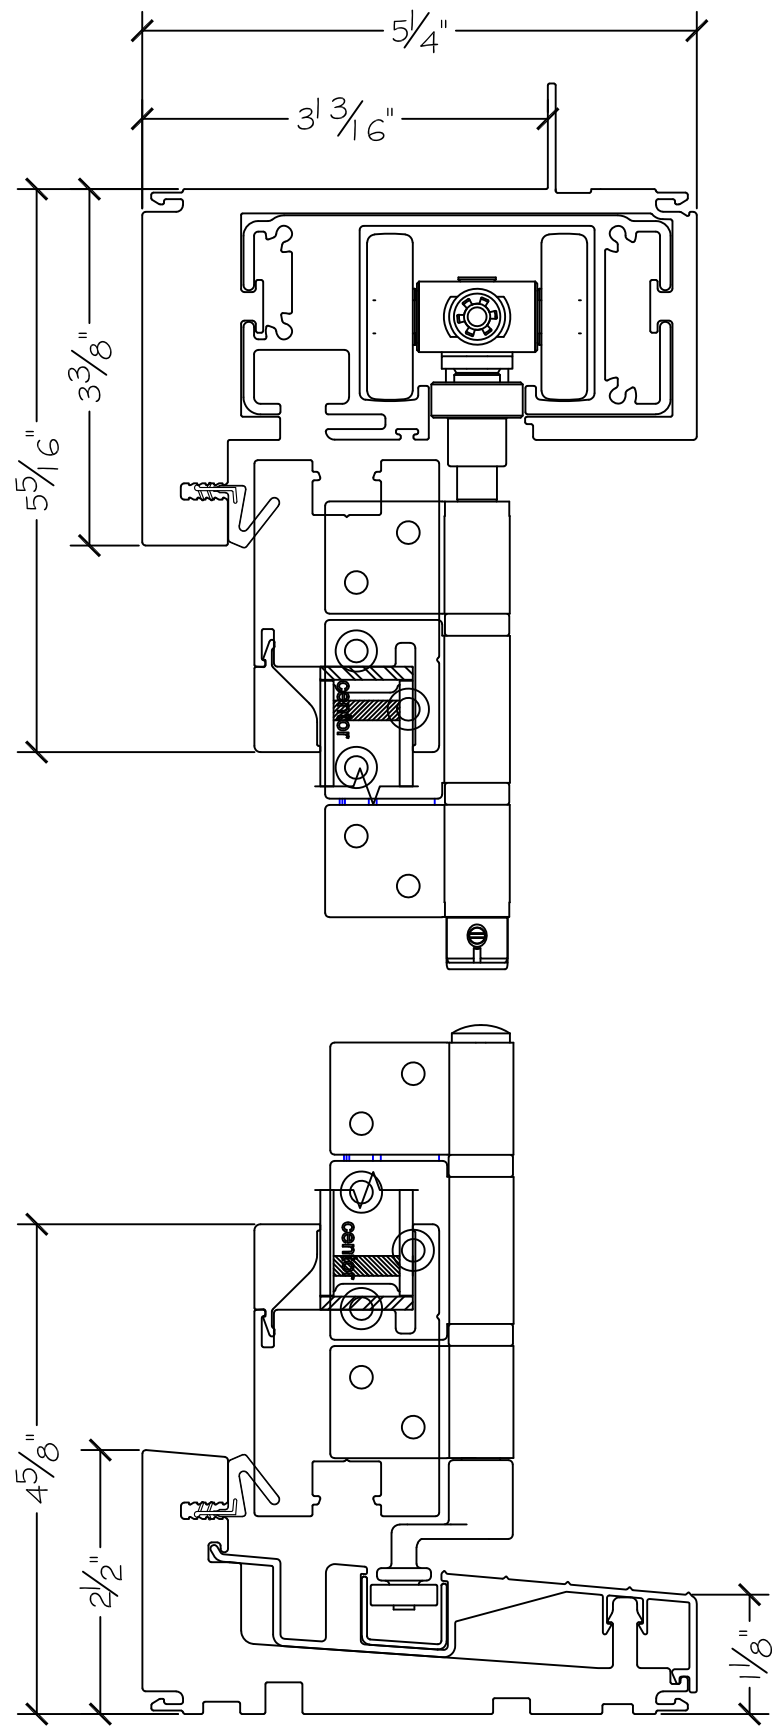

Project:

File name: 2750 Folding Window - 2.1.1 Section View - 1.375 inch Nail-fin

Date: 20171205

Notes:

Layout: 2.1.1 Horizontal Section View

Drawn by: J Johnson

Project:
Notes:

File name: 2750 Folding Window - 2.1.1 Section View - 1.375 inch Nail-fin
Layout: 2.1.1 Vertical Section View